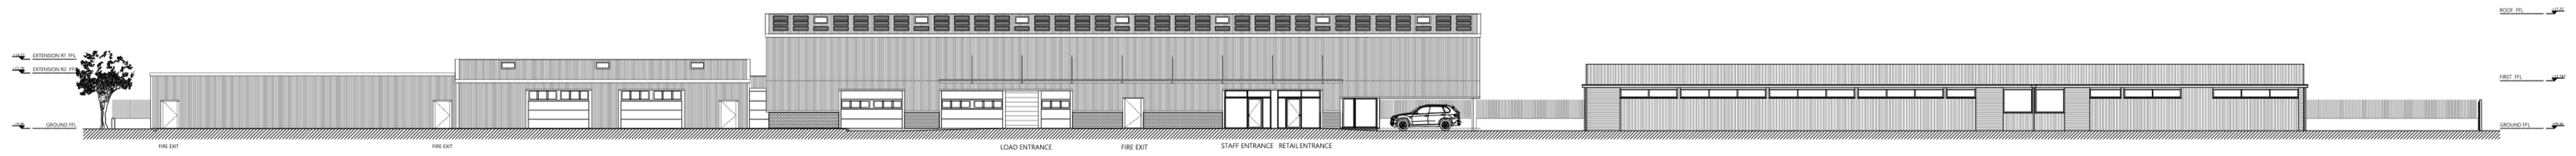

studio wanne

Racquet Sports Group, Emsworth, United Kingdom

Warehouse Project, 2023

RAILWAY LINE

SITE PLAN
0 1 3 5 m

SOUTH ELEVATION

GROUND FLOOR PLAN

FIRST FLOOR PLAN

RACQUET SPORTS GROUP

RACQUET SPORTS GROUP

RACQUET SPORTS GROUP

UNIT 2 →
UNIT 3 ↑
RETAIL STORE ↑

SPORTS GROUP

UNIT 2 →

UNIT 3 ↑

TAIL STORE ↑