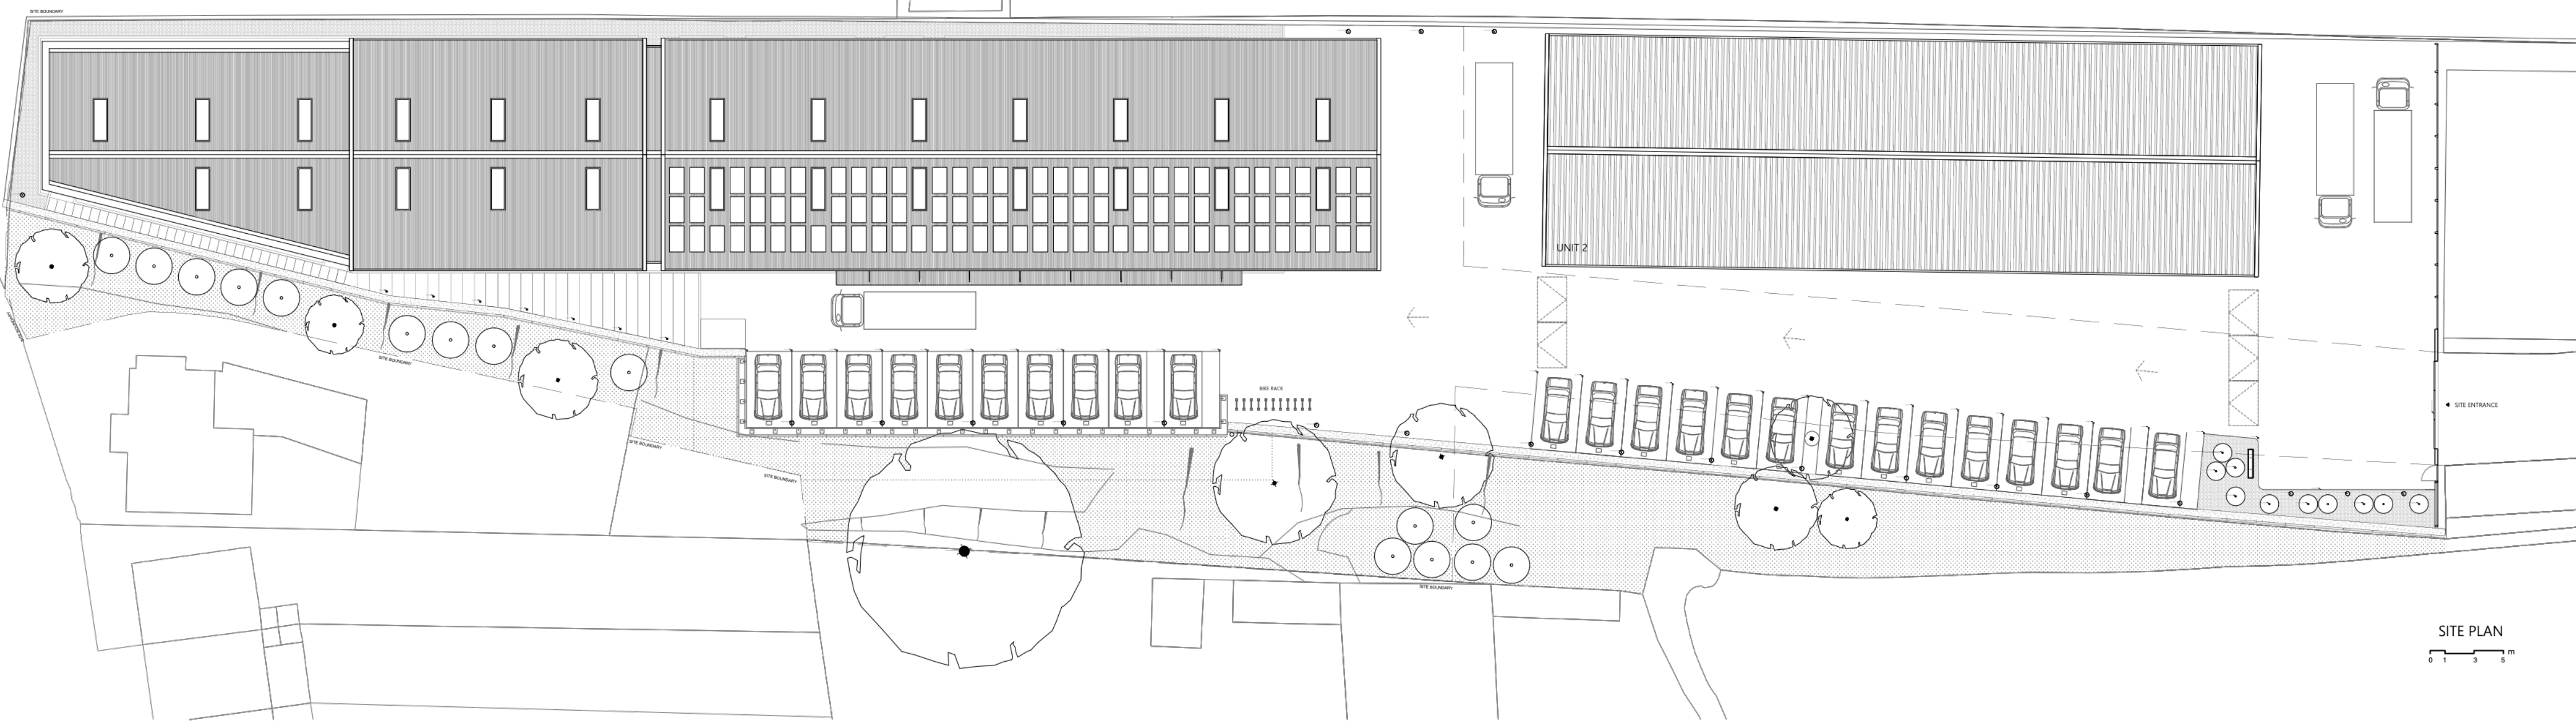

studio wanne

Racquet Sports Group, Emsworth, United Kingdom

Warehouse Project, 2023

RAILWAY LINE

SITE PLAN
0 1 3 5 m

SOUTH ELEVATION

GROUND FLOOR PLAN

FIRST FLOOR PLAN

RACQUET SPORTS GROUP

RACQUET SPORTS GROUP

RACQUET SPORTS GROUP

UNIT 2 →
UNIT 3 ↑
RETAIL STORE ↑

SPORTS GROUP

UNIT 2 →

UNIT 3 ↑

TAIL STORE ↑