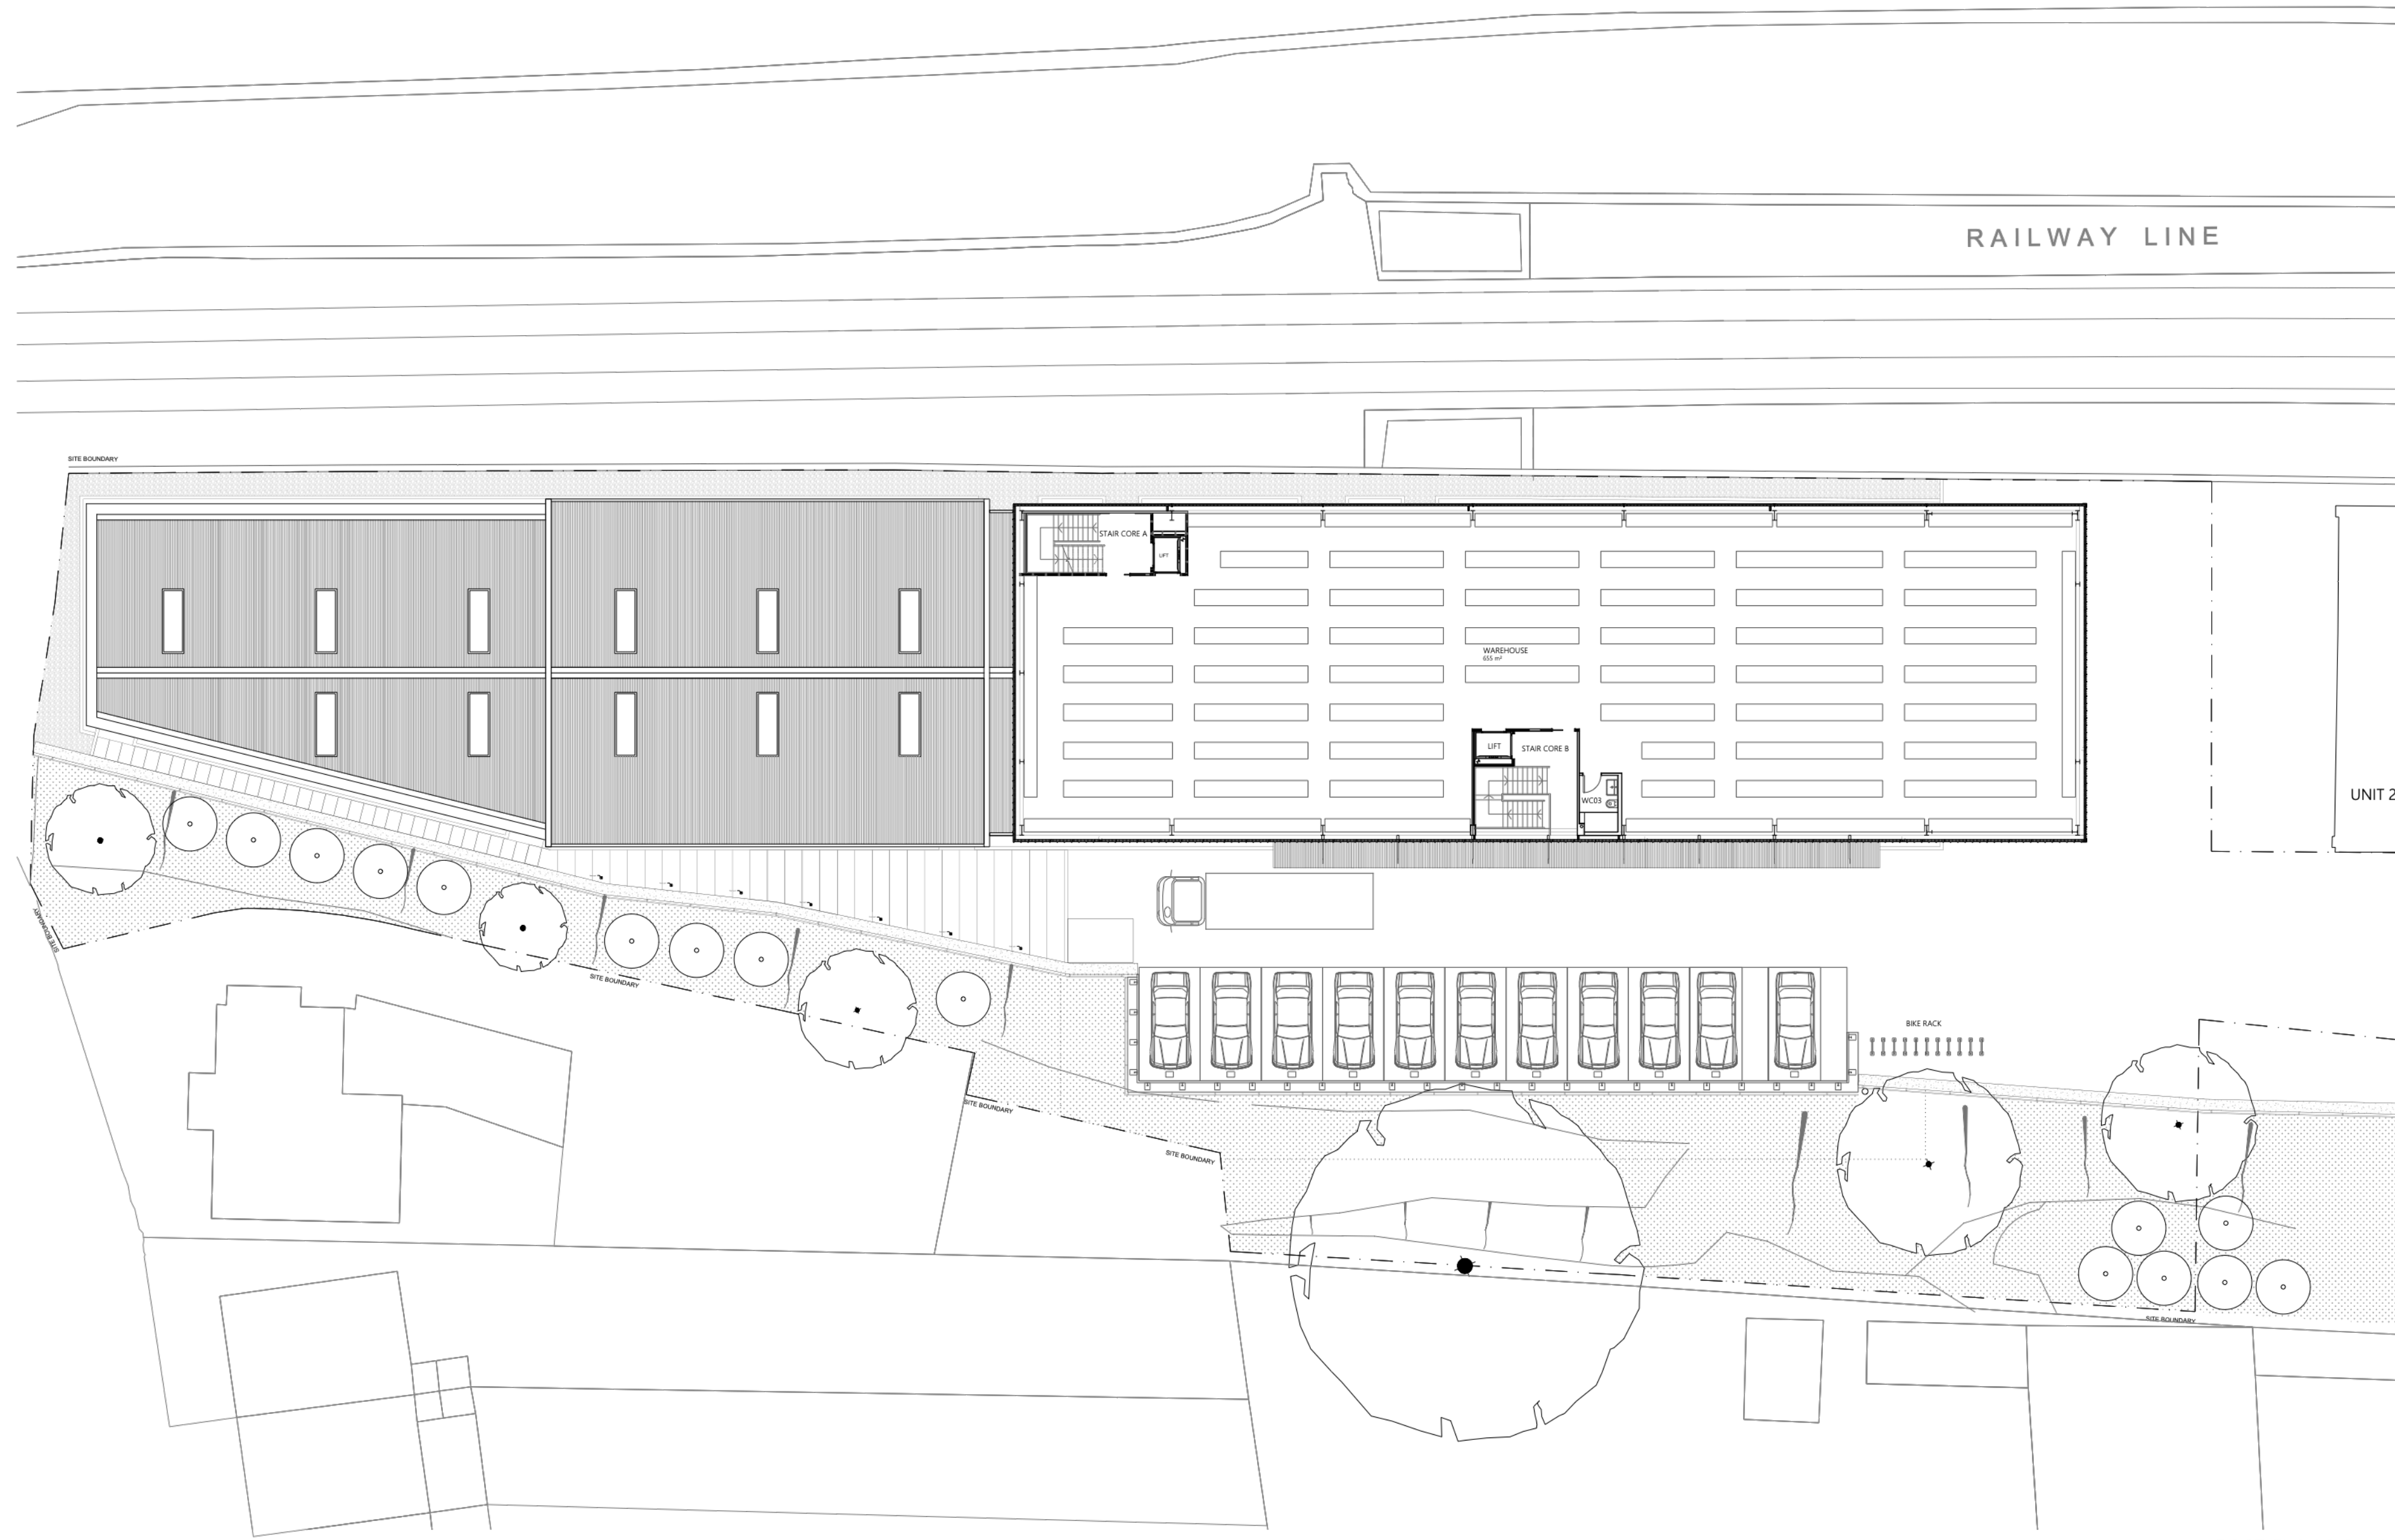

studio wanne

Racquet Sports Group, Emsworth, United Kingdom

Warehouse Project, 2023

RAILWAY LINE

SITE PLAN
0 1 3 5 m

SOUTH ELEVATION

GROUND FLOOR PLAN

FIRST FLOOR PLAN

RACQUET SPORTS GROUP

RACQUET SPORTS GROUP

RACQUET SPORTS GROUP

UNIT 2 →
UNIT 3 ↑
RETAIL STORE ↑

SPORTS GROUP

UNIT 2 →

UNIT 3 ↑

TAIL STORE ↑