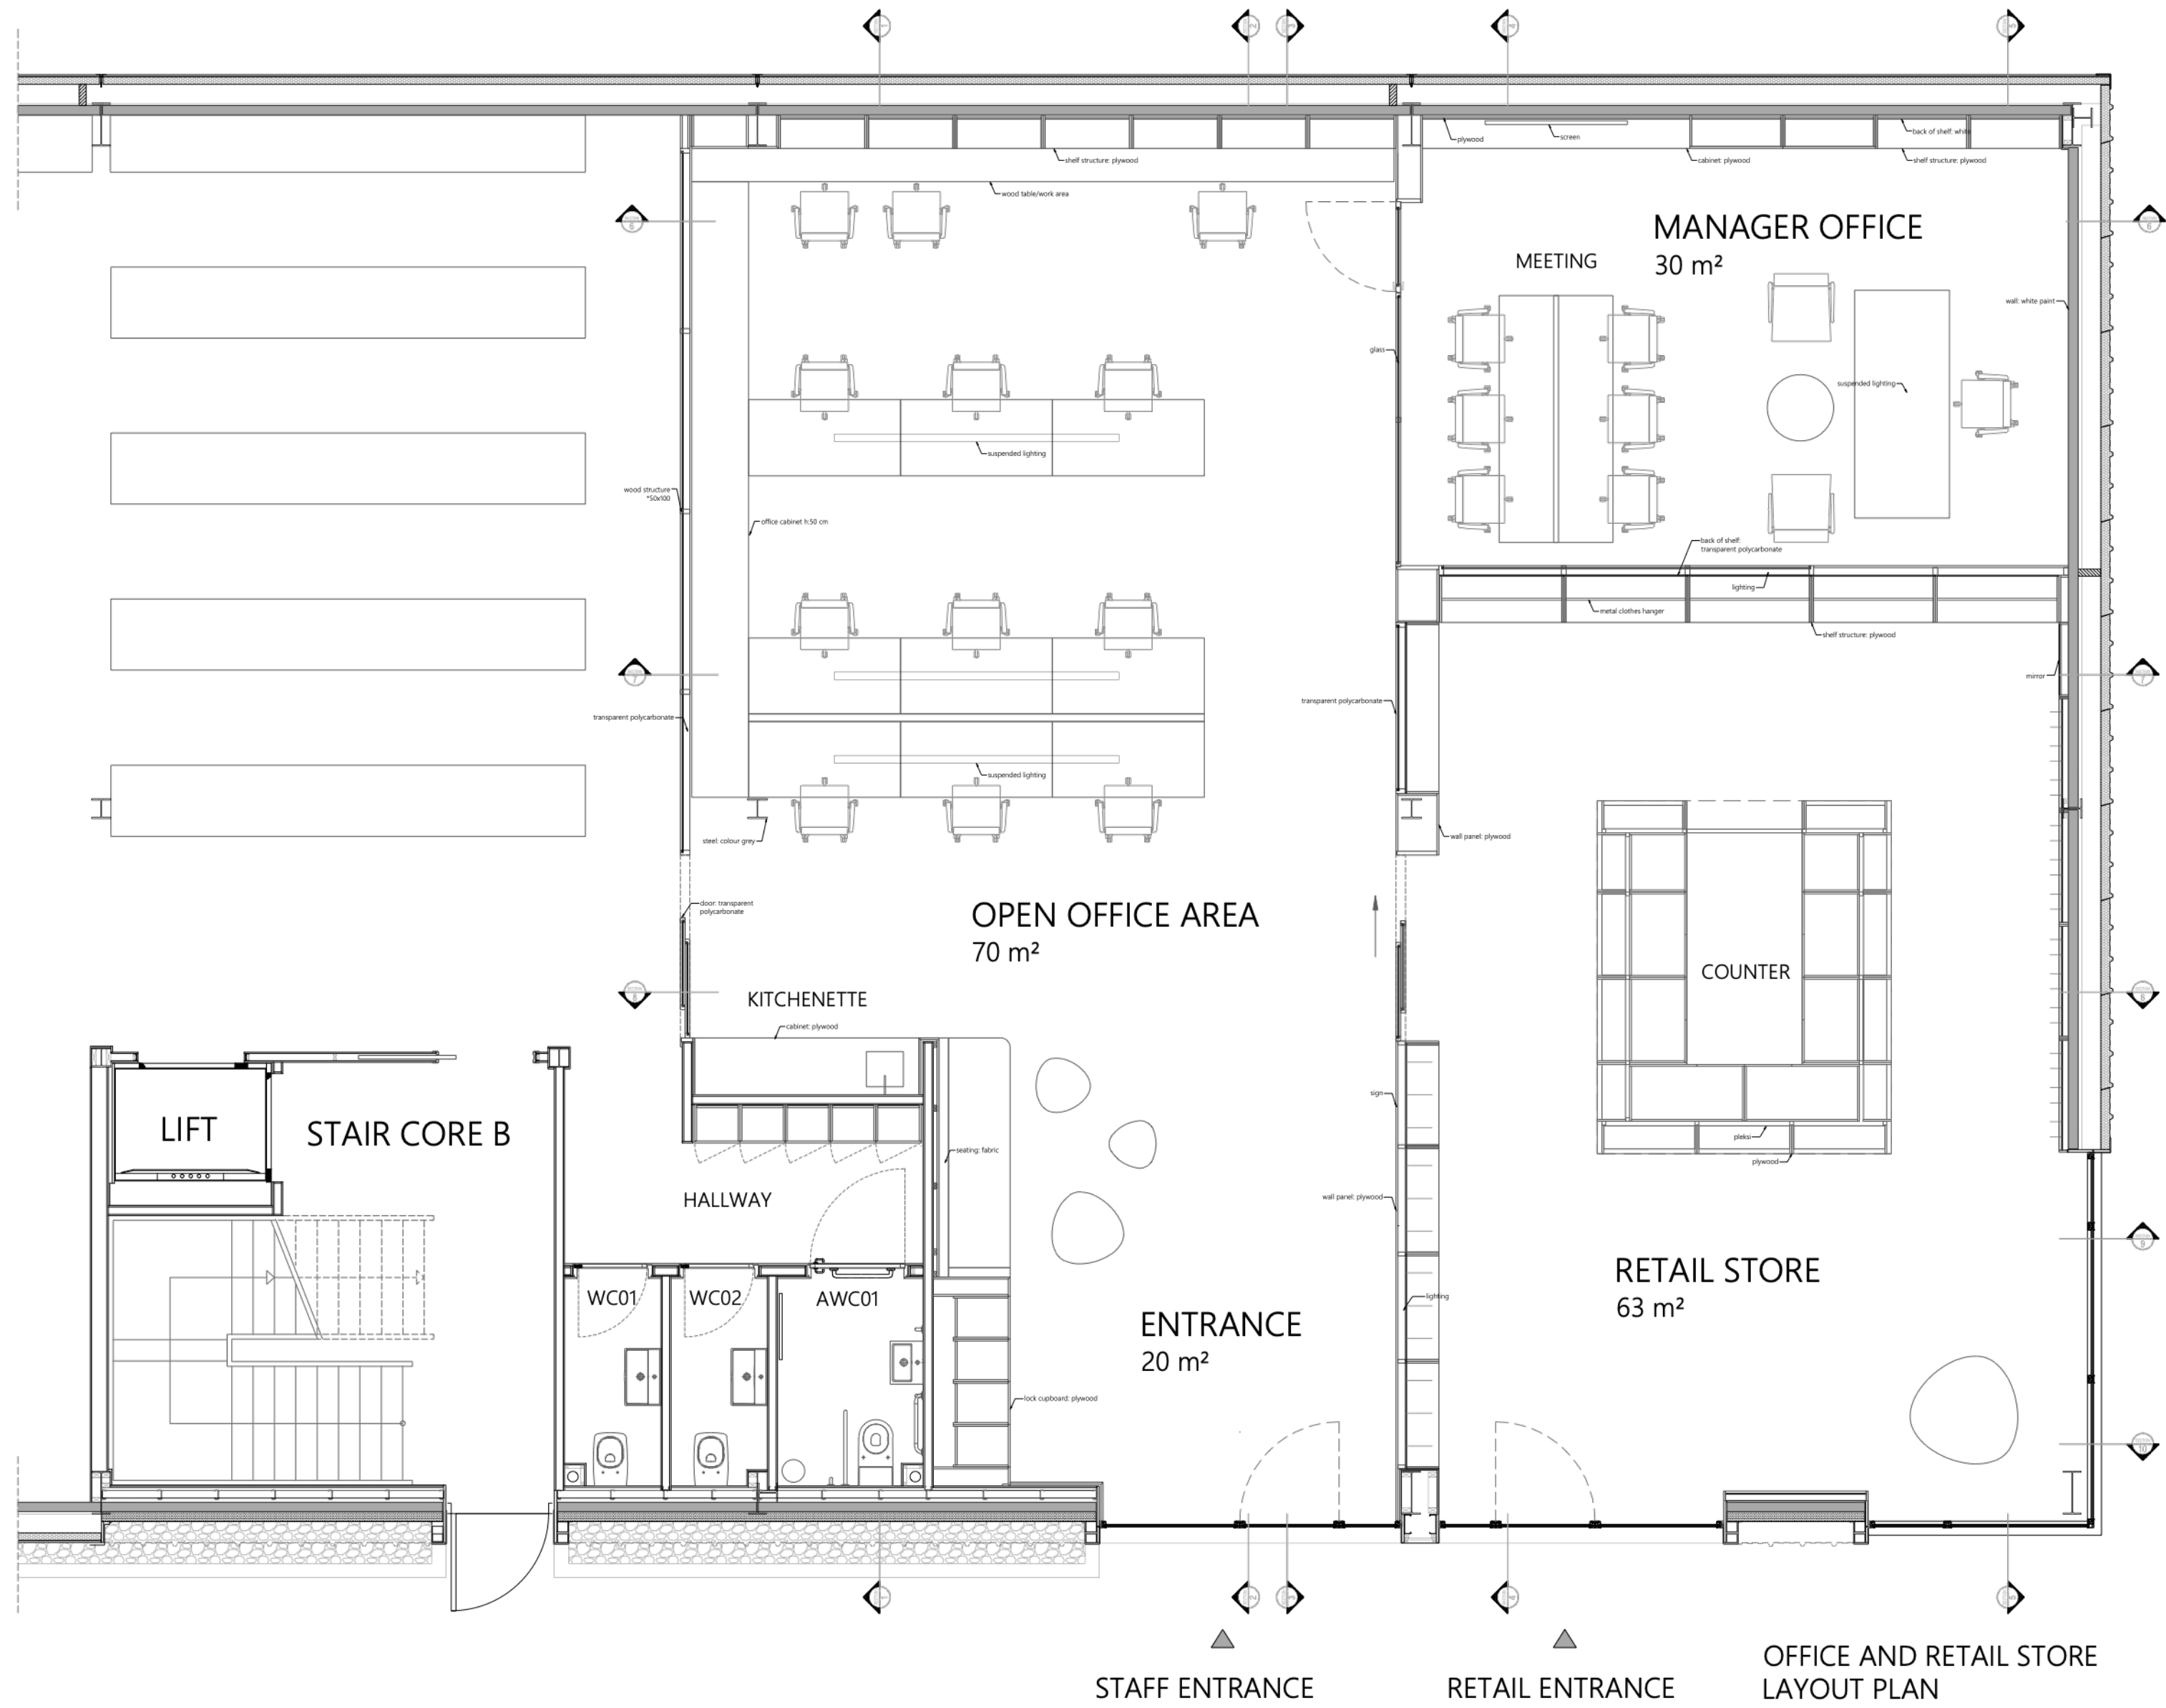

studio wanne

Racquet Sports Group, Emsworth, United Kingdom

Warehouse Project, 2023

RAILWAY LINE

SITE PLAN
0 1 3 5 m

SOUTH ELEVATION

GROUND FLOOR PLAN

FIRST FLOOR PLAN

RACQUET SPORTS GROUP

RACQUET SPORTS GROUP

RACQUET SPORTS GROUP

UNIT 2 →
UNIT 3 ↑
RETAIL STORE ↑

SPORTS GROUP

UNIT 2 →

UNIT 3 ↑

TAIL STORE ↑