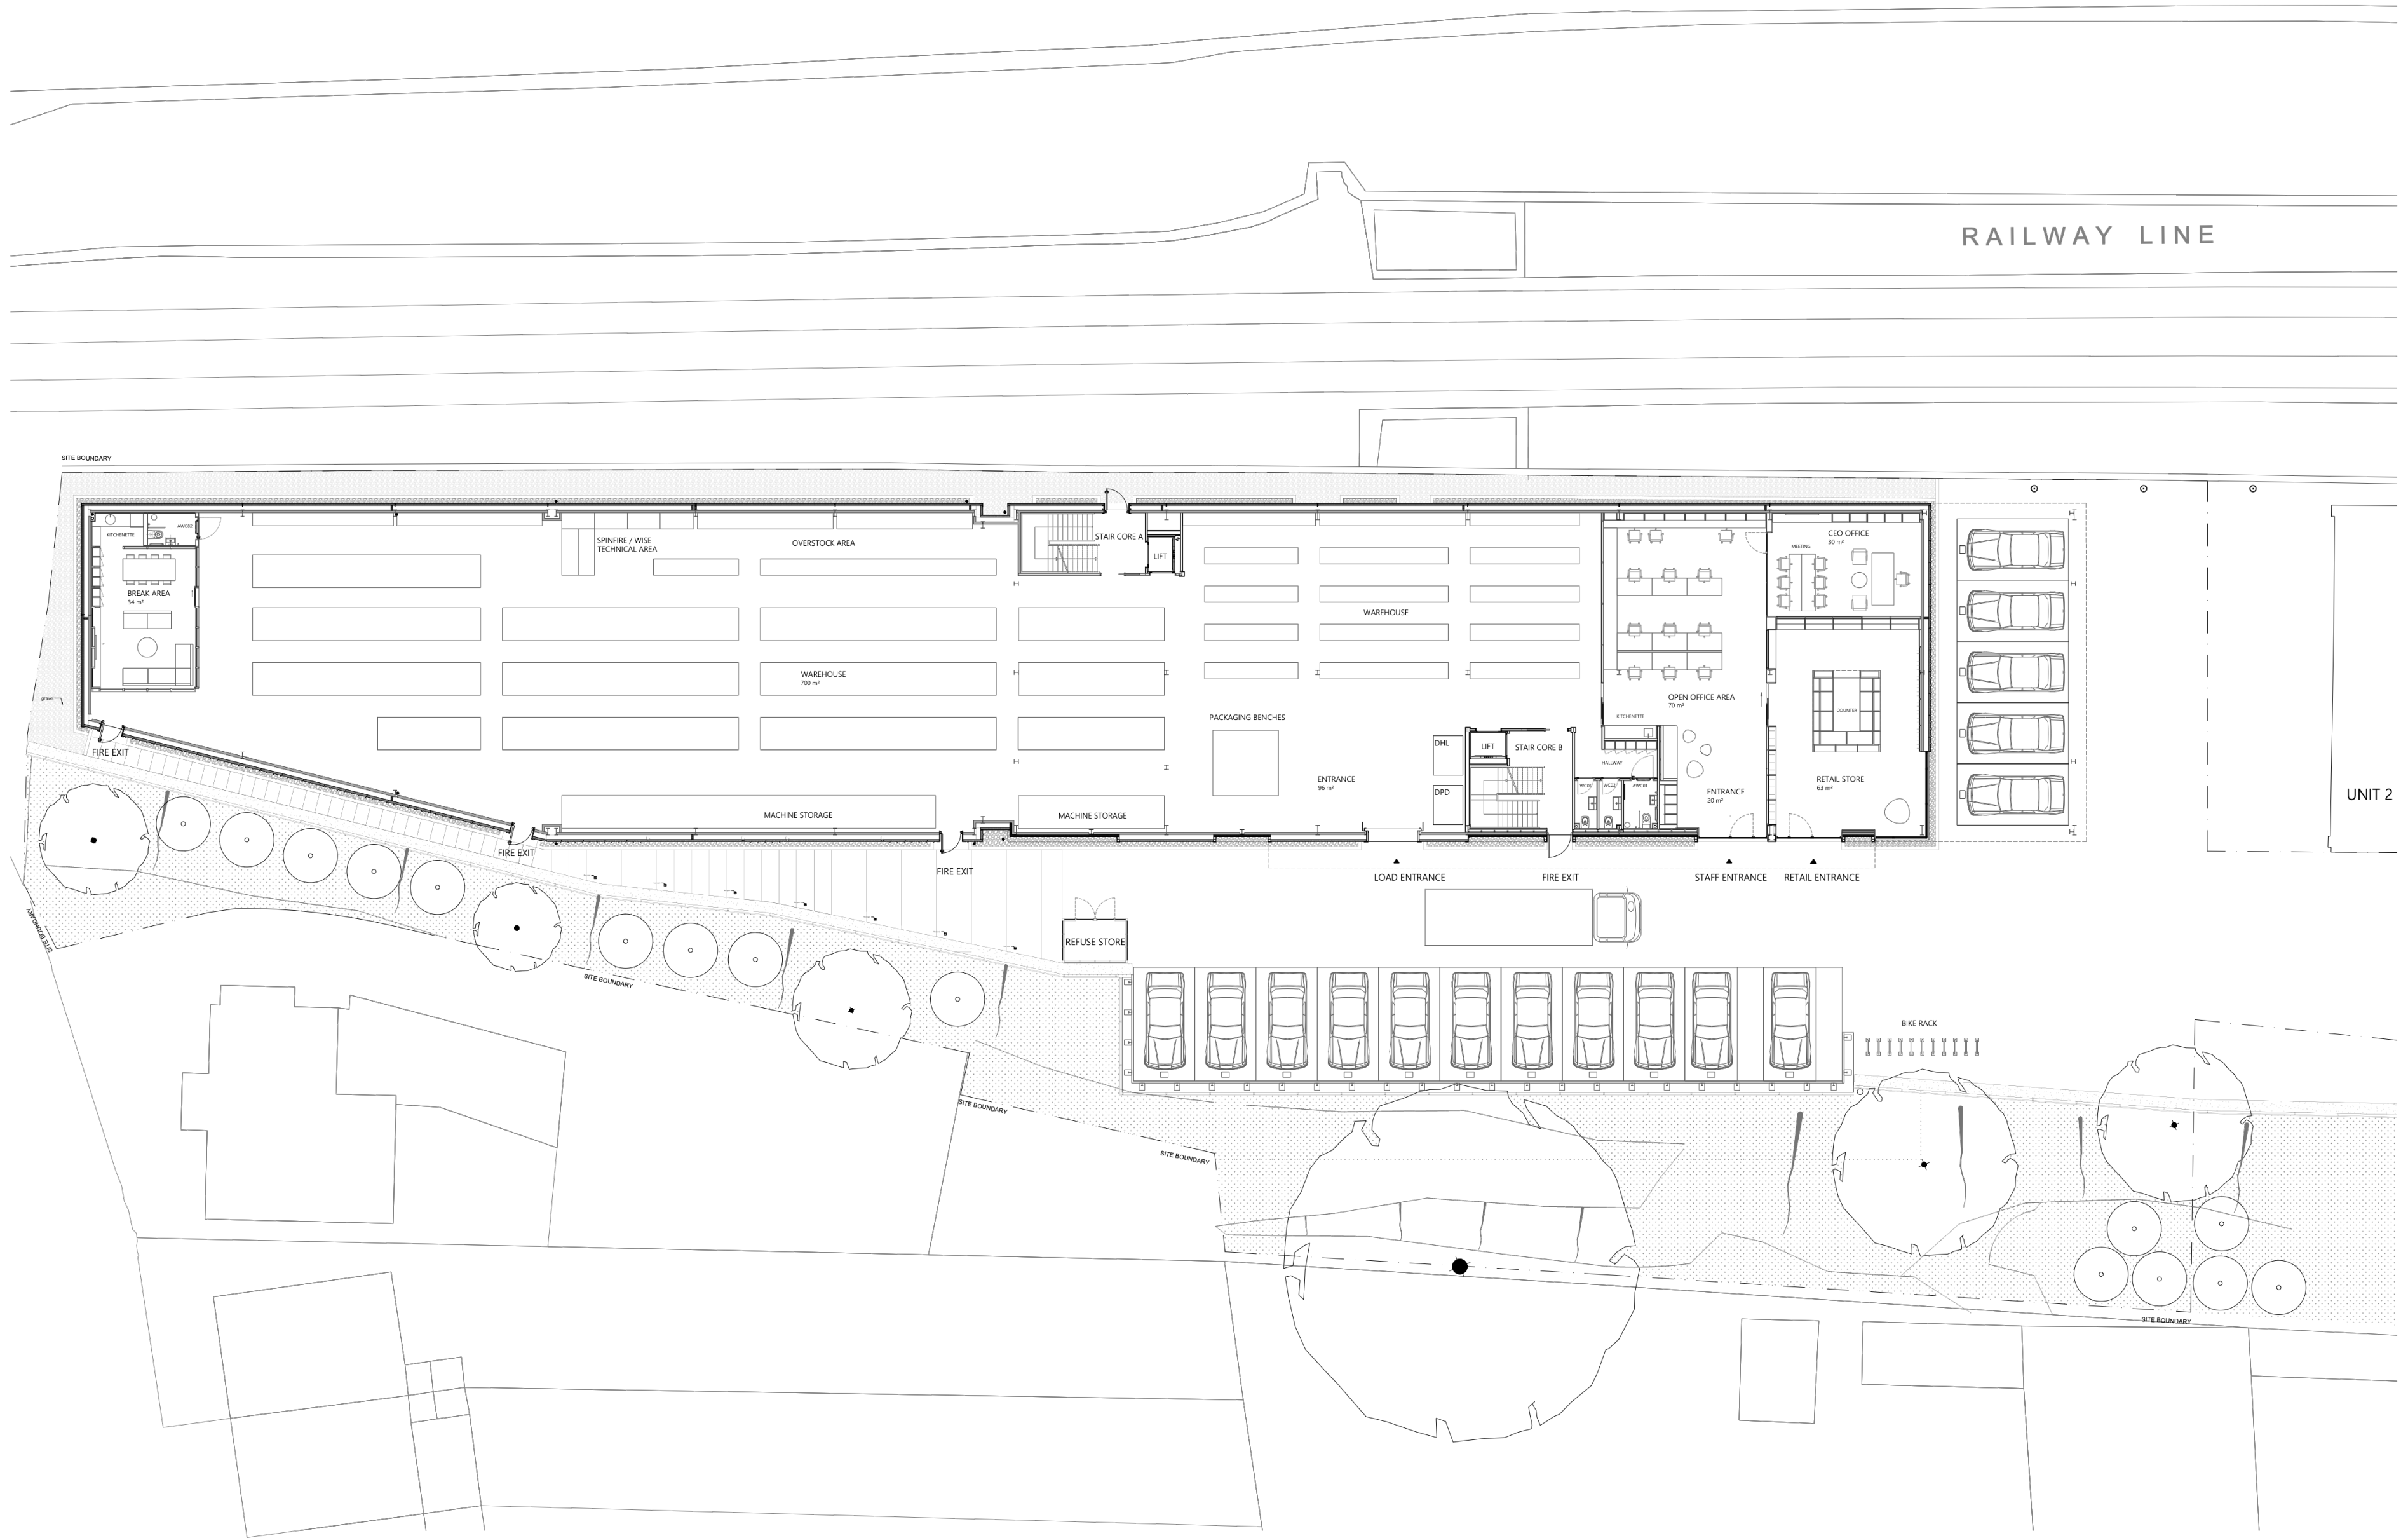

studio wanne

Racquet Sports Group, Emsworth, United Kingdom

Warehouse Project, 2023

RAILWAY LINE

SITE PLAN
0 1 3 5 m

SOUTH ELEVATION

GROUND FLOOR PLAN

FIRST FLOOR PLAN

RACQUET SPORTS GROUP

RACQUET SPORTS GROUP

RACQUET SPORTS GROUP

UNIT 2 →
UNIT 3 ↑
RETAIL STORE ↑

SPORTS GROUP

UNIT 2 →

UNIT 3 ↑

TAIL STORE ↑