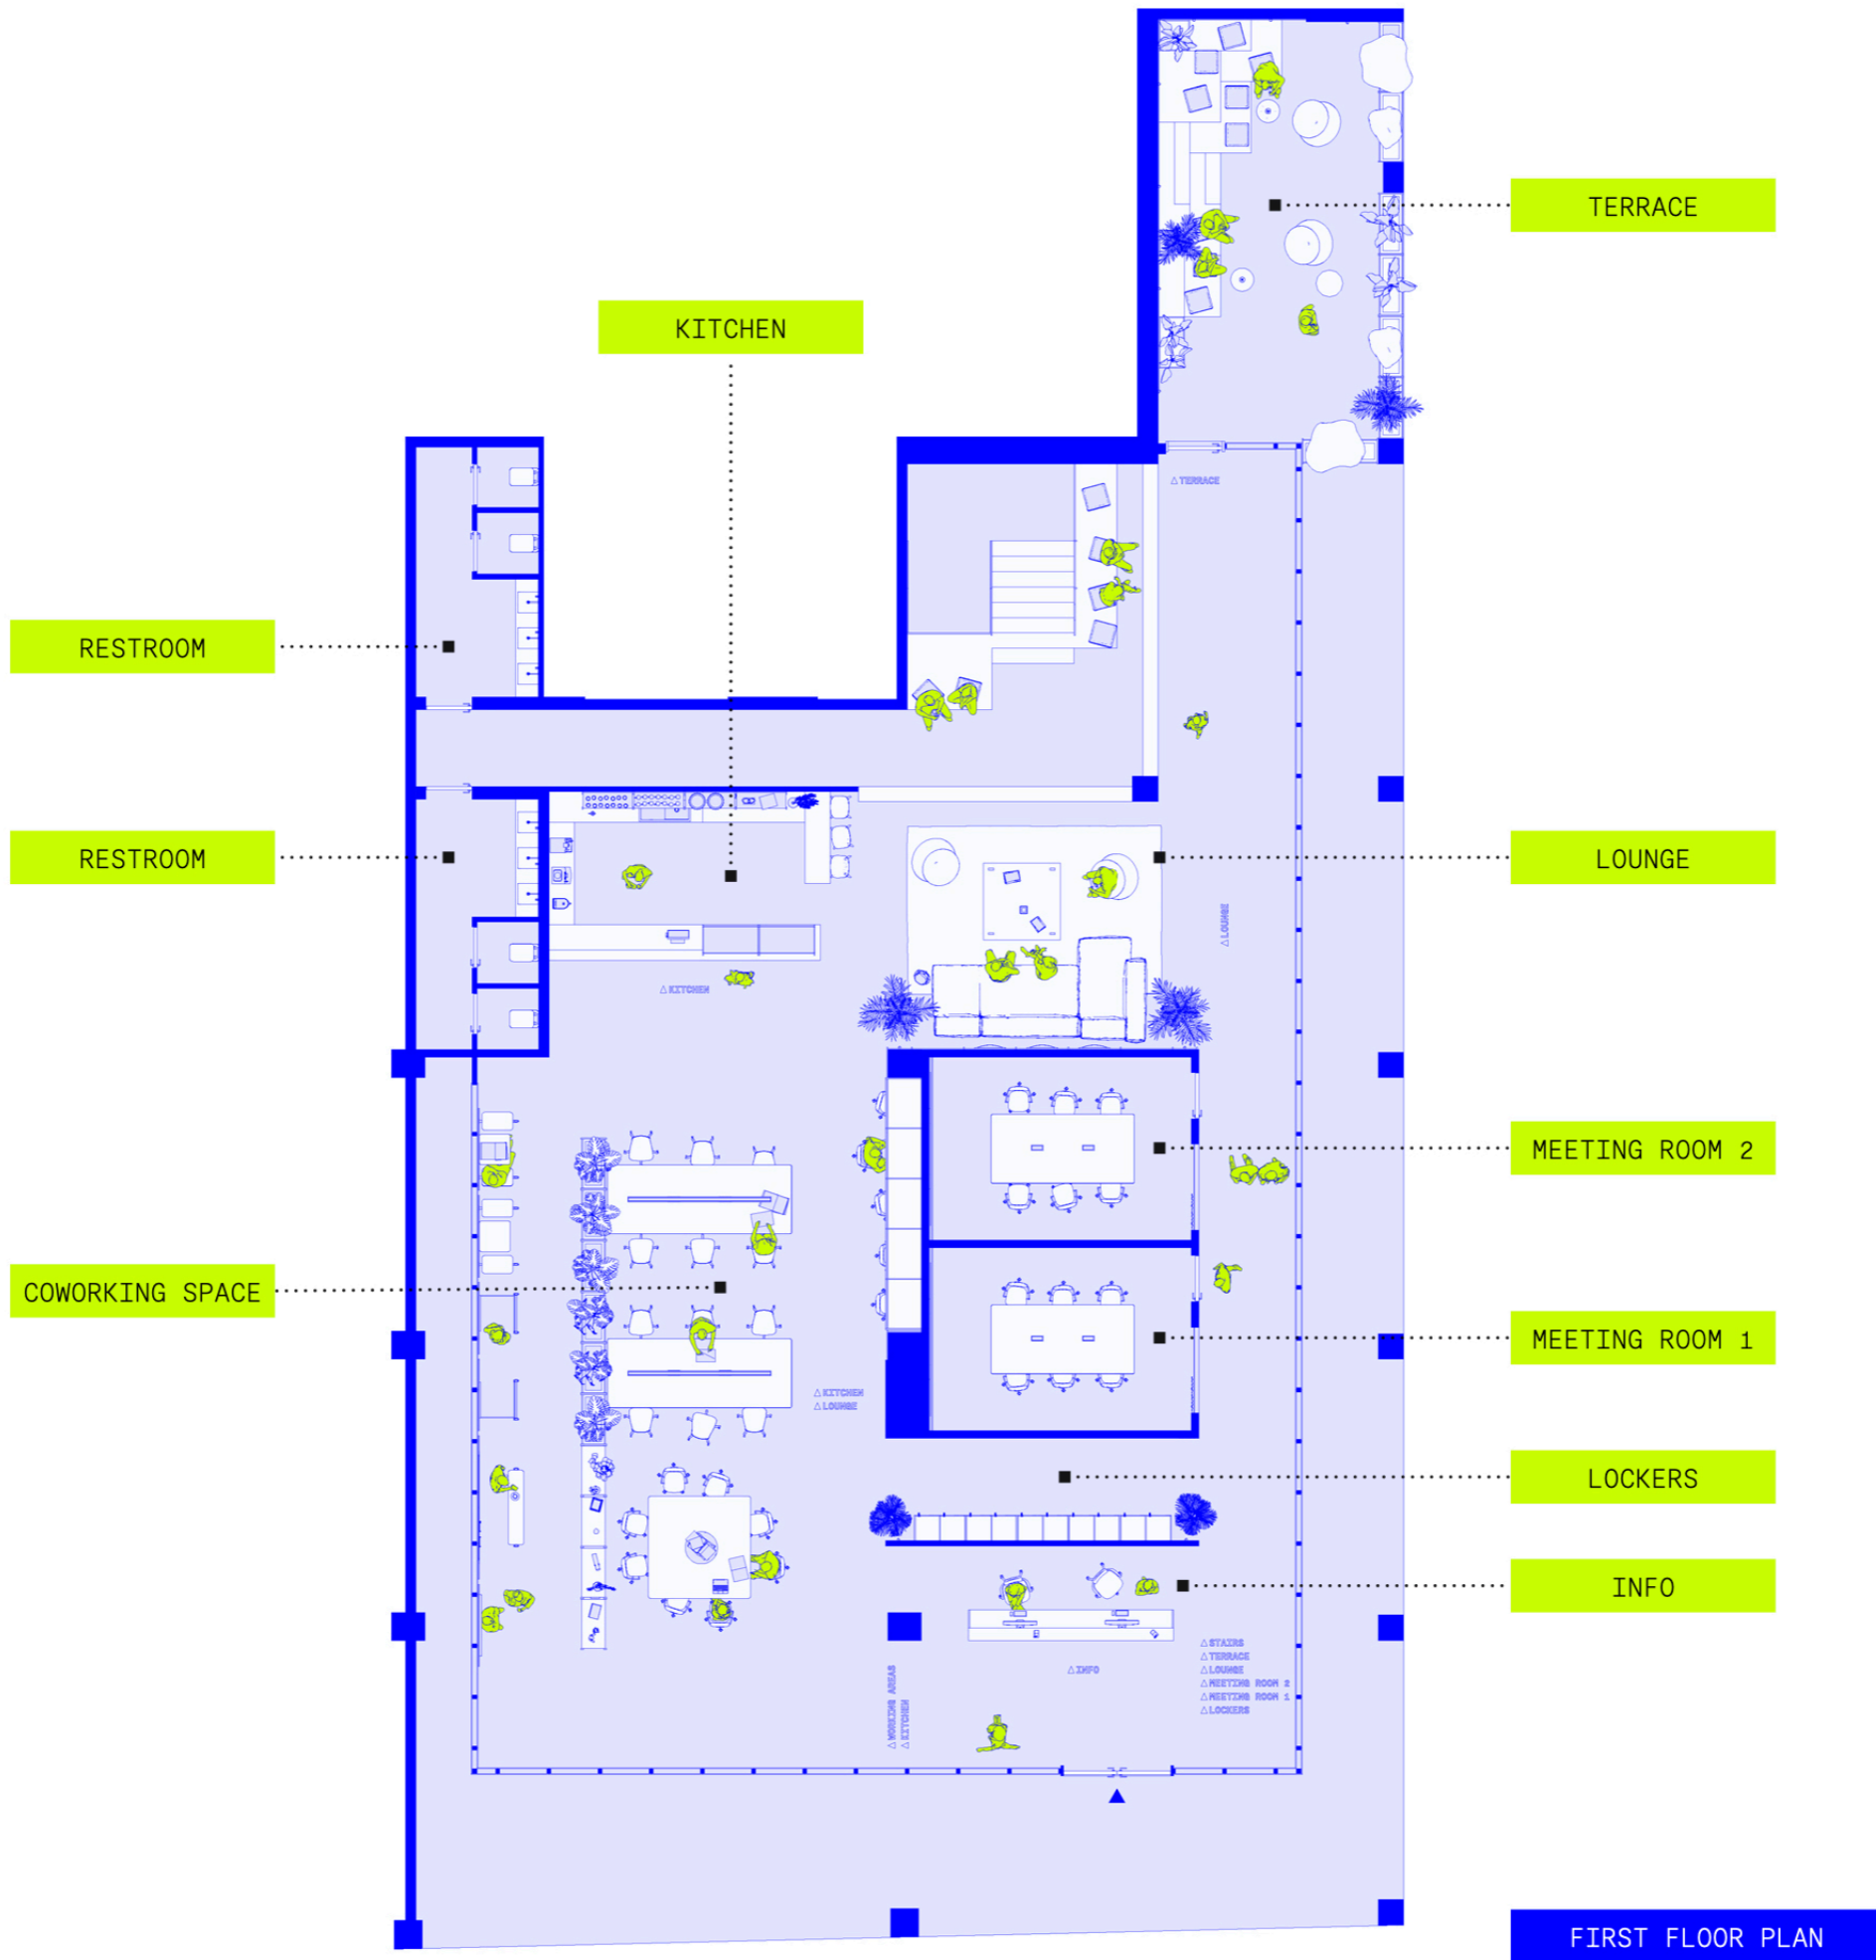

studio wanne

Co-Ship

Coworking Space

Facade

Facade

Facade

Info

Coworking Space

Coworking Space

Coworking Space

Kitchen

Lounge

Hallway

Terrace

SECOND FLOOR PLAN

Lounge

Kitchen

Office

Waiting Area

Terrace